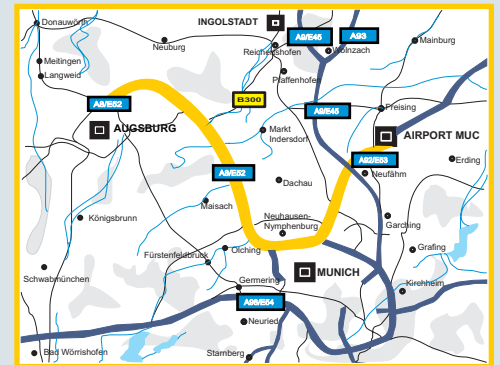

Augsburger Rück Kontor GmbH
 Willy-Brandt-Platz 3
 D-86153 Augsburg

Tel.: +49 (0)821 650775-0
 Fax.: +49 (0)821 650775-10

By car:

- motorway A8 - Exit "Augsburg Ost"
- follow directions for "Zentrum" on "Mühlhauser Straße"
- turn left at the crossing on "Neuburger Straße"
- stay on "Lechhauser Straße" direction "Schloessle"
- at "Jakobertorplatz" follow the road on "Jakoberwallstraße"
- turn left at the "City Galerie" into "Forsterstraße"
- now you have to make a u-turn at the traffic lights to the barrier in front of the "City Galerie"

By Air:

Munich Airport
 Approximately 45 minutes drive away

How to get from Hotel 3 Mohren/ Steigenberger to our office: